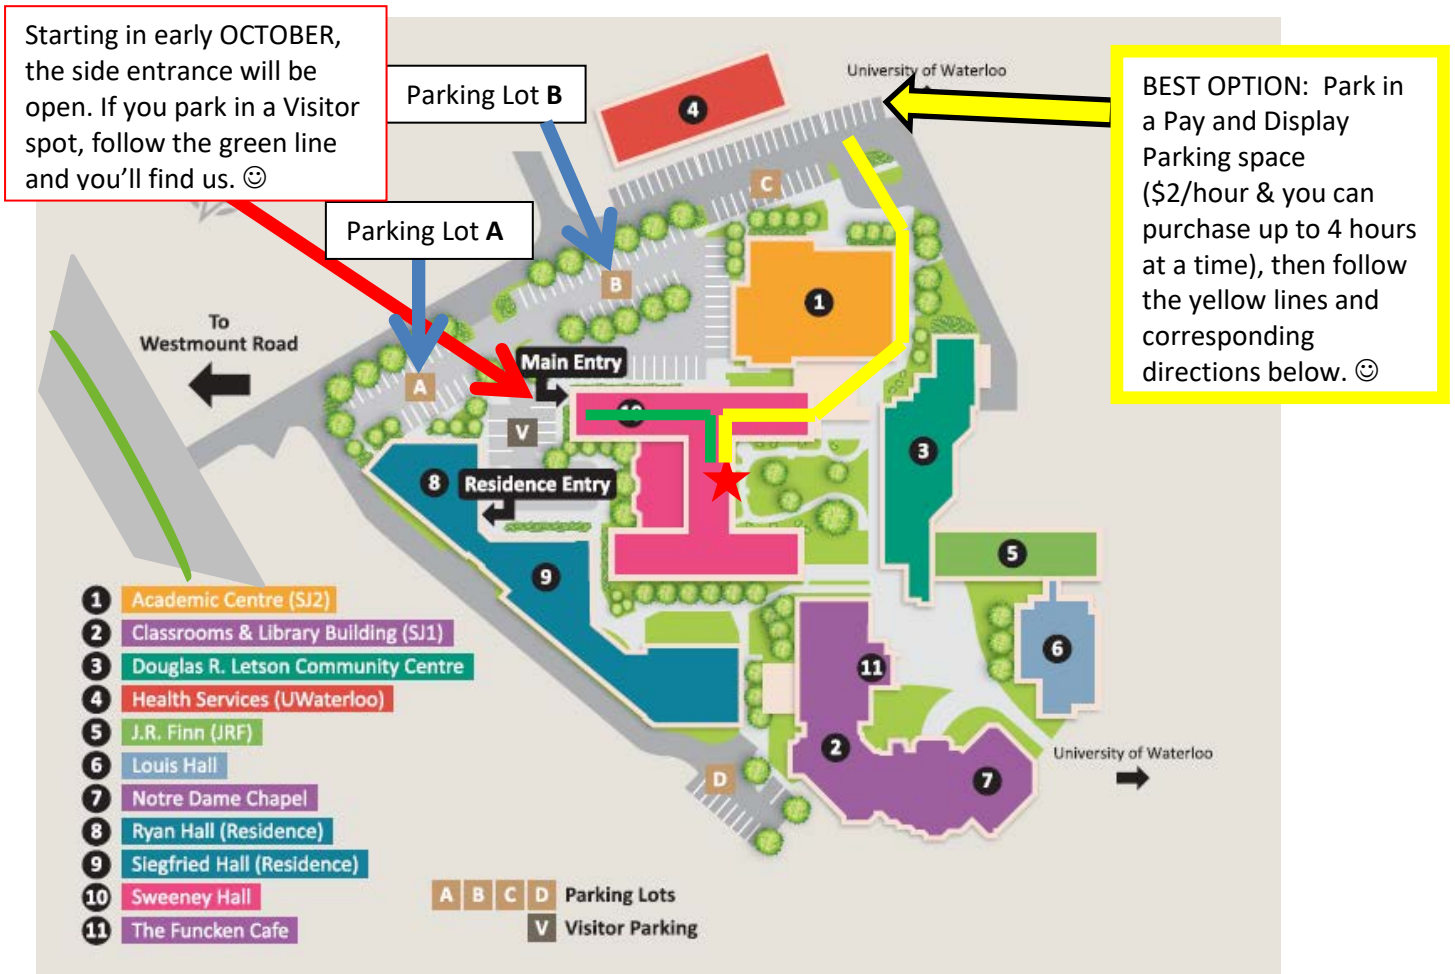

## St. Jerome's University Campus Map: How to find Leadership Waterloo Region

Travel north on Westmount Road, past University Avenue and turn right at the second entrance, where you will see a sign for St. Jerome's University. Follow the road to the Main Entrance signs. You will see two gated parking lots which are only accessible to individuals who have special devices to open the gates. Continue down to the Pay and Display spots located to your left, near the end of the road.

**BEST PARKING OPTION:** Visitors can park in the Pay and Display spots (see the yellow arrow) and follow the yellow lines to the entrance for Sweeney Hall. Continue down the hallway and take the first left turn, through a door and you will see our space on your right.

**SECOND OPTION, STARTING IN EARLY OCTOBER:** If there are no Pay and Display spots available, there may be a visitor (V) spot available near the Main Entry. If you park in a visitor spot, come into the building and let the Receptionist know that you are visiting us for a few minutes. Then follow the green lines on the diagram, down the hall. Turn right at the second corridor, through a door and you will see our space on your right.

If you feel you are lost, please don't hesitate to call us at [519-742-7338](tel:519-742-7338) and we'll come out to meet you.